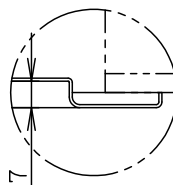

適合品番 (埋込穴 ϕ 150用LED照明器具・水平天井専用)

NDG24600S/W~3S/W	NDG24605S/W~8S/W	NDN12600~3	NDN12605~8
NDN22600~3	NDN22605~8	NDN22620~3	NDN22625~8
NDN27600S/W~9S/W	NDN27610S~4S	NDN27615W~9W	NDN27650S/W~9S/W
NDN27695W	NDN46625S	NDN46630S/W~3S/W	NDN46635S/W~8S/W
NDN46640S~3S	NDN46645W~8W	NDN46680S~3S	NDN46685S~8S
NDN66625S	NDN66630S/W~3S/W	NDN66635S/W~8S/W	NDN66640S~3S
NDN66645W~8W	NDN66680S~3S	NDN66685S~8S	NDN86625S
NDN86630S/W~3S/W	NDN86635S/W~8S/W	NDN86640S~2S	NDN86645W~7W
NDN86680S~3S	NDN86685S~8S	NDN96625S	NDN96630S/W~3S/W
NDN96635S/W~8S/W	NDN96640S~2S	NDN96645W~7W	NDN96680S~3S
NDN96685S~8S	NDNN71503~4	NDNN77037	NNN66901W~2W
NNN66911W~2W	NNN66921W~2W	NNN68901W~2W	NNN68911W~2W
NNN68921W~2W	NNN71503~4	NNS20620W~3W	NSN68981W~2W
NTS65171W~2W	NTS65181W~2W		

適合品番 (埋込穴 ϕ 150用LED照明器具・傾斜天井専用)

NDN24620A~3A	NDN44600A~3A	NDN64600A~3A

A部詳細図